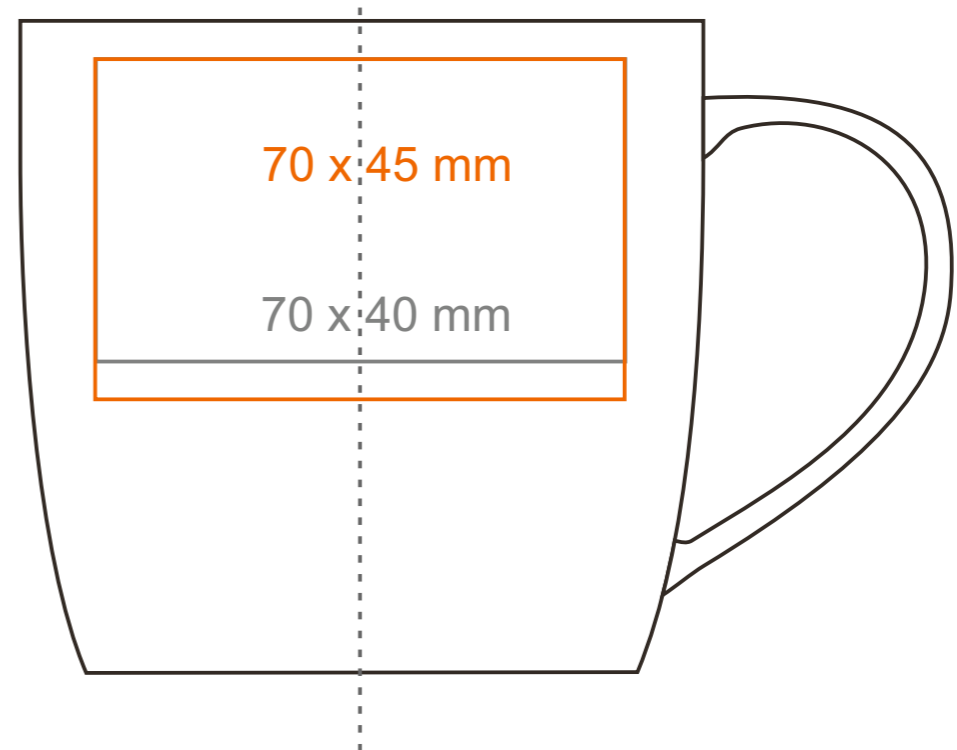

M_038 Handy

320 ml / h: 85 mm / Ø 90 mm

- Imprint on the handle - 50 x 10 mm
- Imprint on the inside - 50 x 20 mm
- Imprint on the bottom inside - Ø 40 mm
- Imprint on the bottom outside - Ø 45 mm

*In the case of projects for transfer print running outside of the standard print area, please contact our sales department.