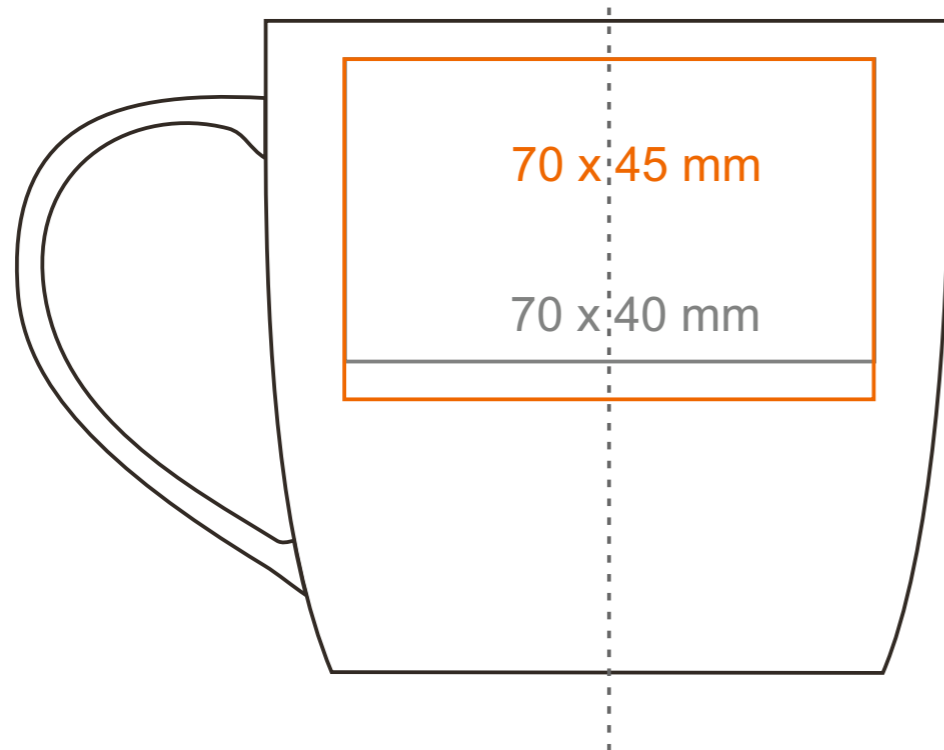

M_038 Handy

320 ml / h: 85 mm / Ø 90 mm

- Imprint on the handle - 50 x 10 mm
- Imprint on the inside - 50 x 20 mm
- Imprint on the bottom inside - Ø 40 mm
- Imprint on the bottom outside - Ø 45 mm

*In the case of projects for transfer print running outside of the standard print area, please contact our sales department.