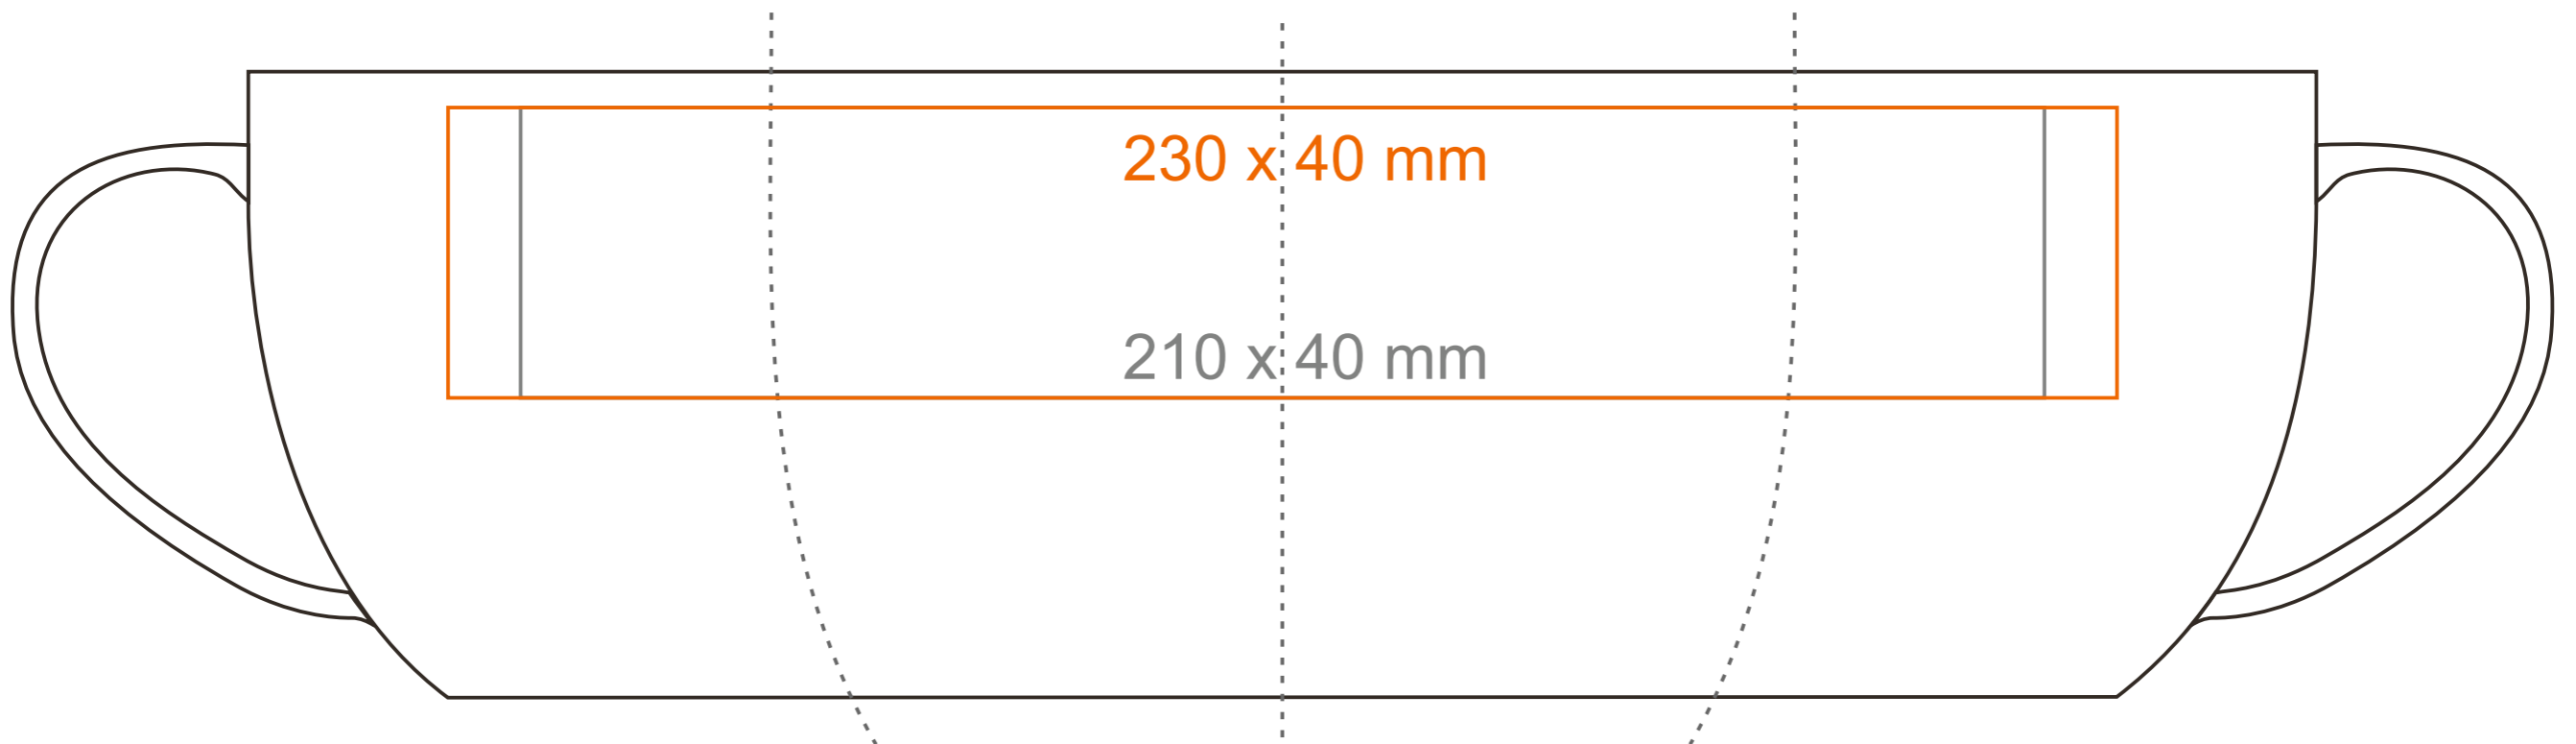

M_038 Handy

320 ml / h: 85 mm / Ø 90 mm

- Imprint on the handle - 50 x 10 mm
- Imprint on the inside - 50 x 20 mm
- Imprint on the bottom inside - Ø 40 mm
- Imprint on the bottom outside - Ø 45 mm

*In the case of projects for transfer print running outside of the standard print area, please contact our sales department.

[How to prepare print material](#)

meaning

- Transfer Print
- Sensitive Touch
- Direct Print