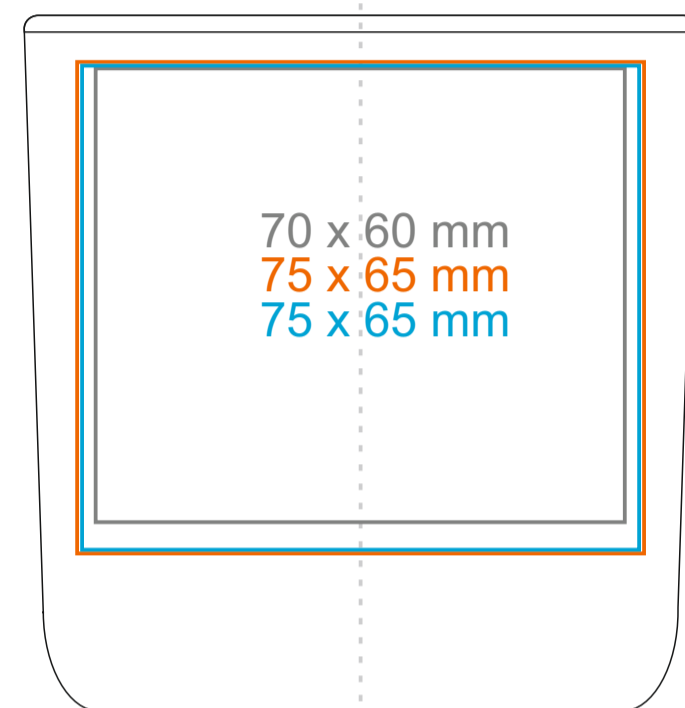

Romantic

230 ml / h: 78 mm / Ø 79 mm

CANDLESPHERE
enlight your brand

[How to prepare print material>](#)

*In the case of projects for transfer print running outside of the standard print area, please contact our sales department.

Legend

- Printing area A
- Printing area B
- - - Engraving area

Romantic

260 ml / h: 92 mm / Ø 89 mm

CANDLESHERE
enlight your brand

[How to prepare print material>](#)

Legend

- Printing area A
- Printing area B
- - - Engraving area