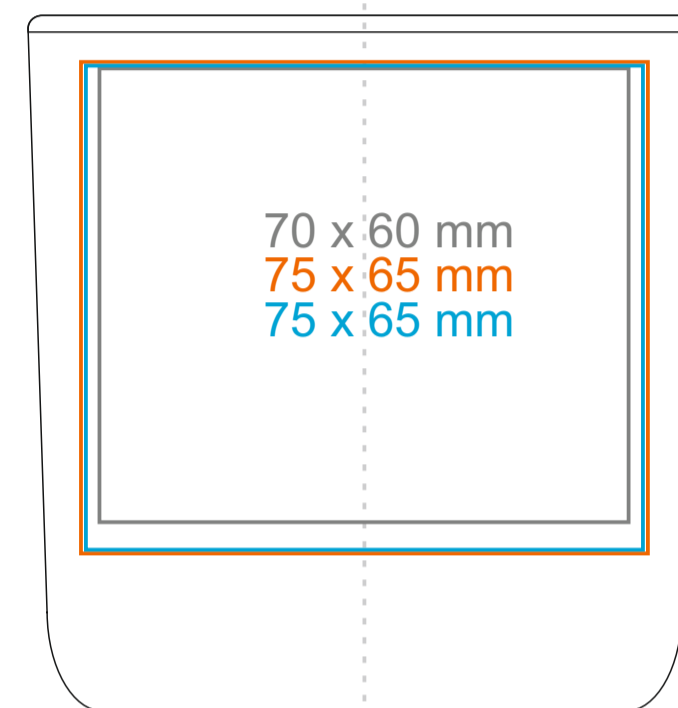

Romantic

230 ml / h: 78 mm / Ø 79 mm

CANDLESPHERE
enlight your brand

[How to prepare print material>](#)

*In the case of projects for transfer print running outside of the standard print area, please contact our sales department.

Legend

- Printing area A
- Printing area B
- - - Engraving area

Romantic

260 ml / h: 92 mm / Ø 89 mm

CANDLESHERE
enlight your brand

[How to prepare print material>](#)

Legend

- Printing area A
- Printing area B
- - - Engraving area