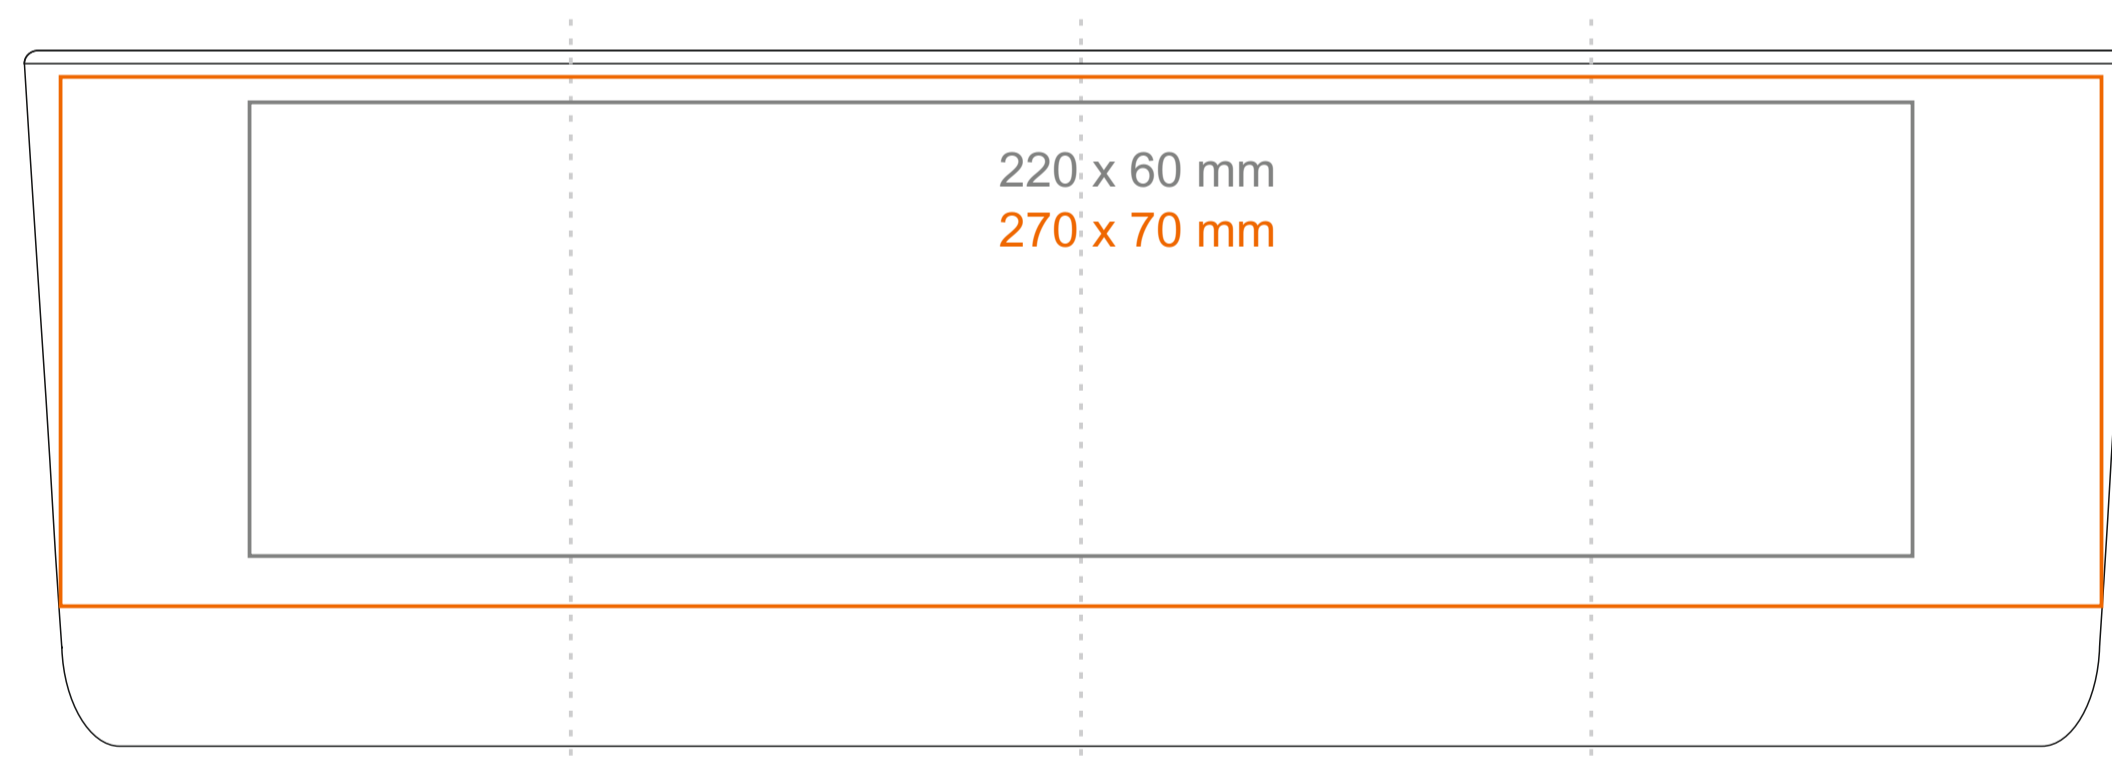

Romantic

230 ml / h: 78 mm / Ø 79 mm

CANDLESPHERE
enlight your brand

[How to prepare print material>](#)

*In the case of projects for transfer print running outside of the standard print area, please contact our sales department.

Legend

- Printing area A
- Printing area B
- - - Engraving area

Romantic

260 ml / h: 92 mm / Ø 89 mm

CANDLESHERE
enlight your brand

[How to prepare print material>](#)

Legend

- Printing area A
- Printing area B
- - - Engraving area