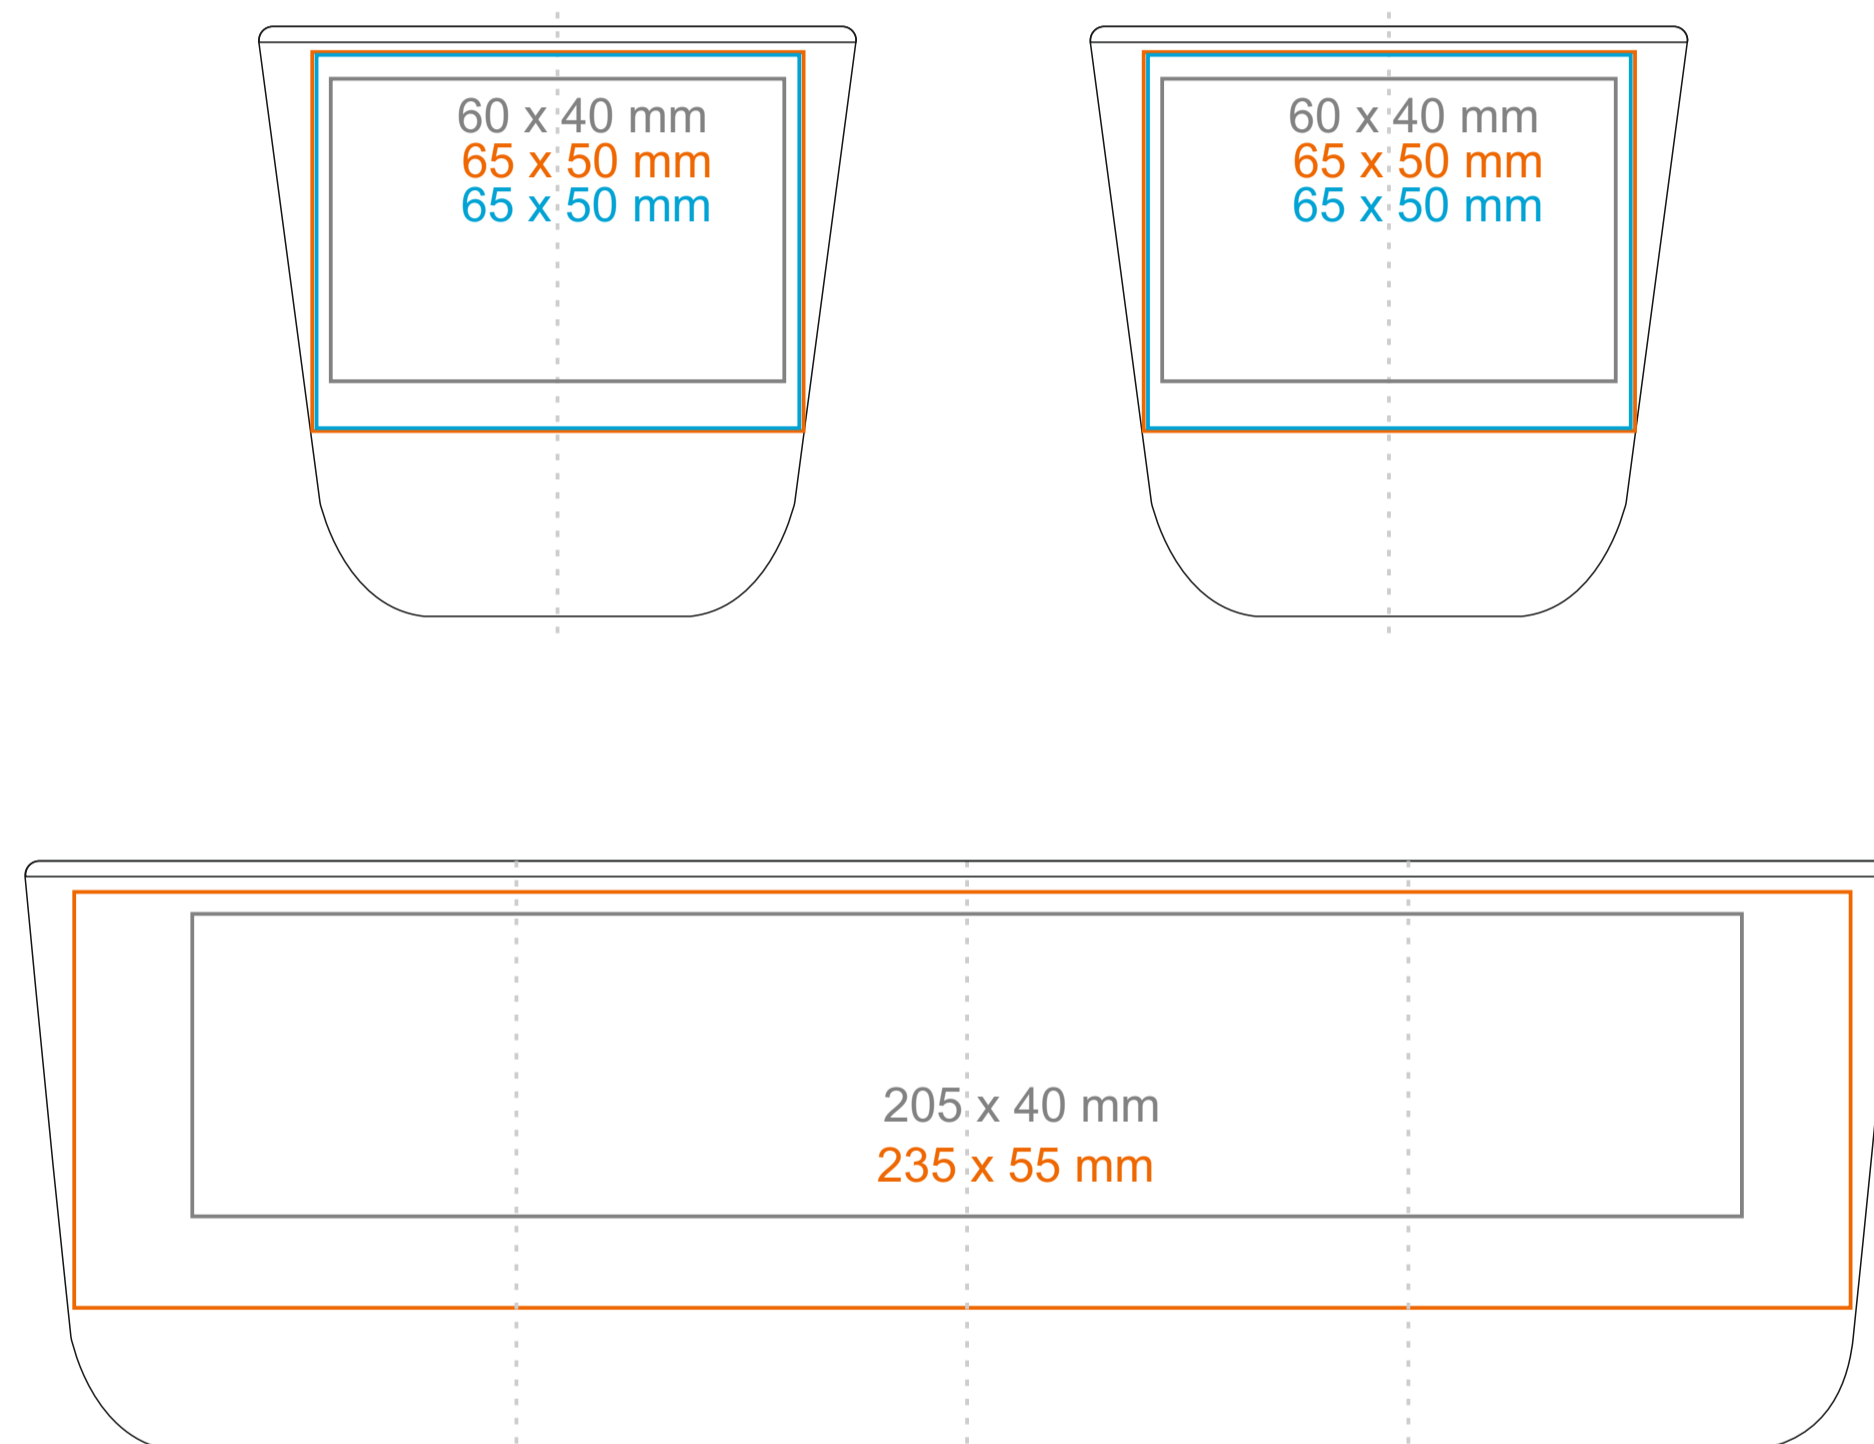

Romantic

230 ml / h: 78 mm / Ø 79 mm

CANDLESPHERE
enlight your brand

[How to prepare print material>](#)

*In the case of projects for transfer print running outside of the standard print area, please contact our sales department.

Legend

- Printing area A
- Printing area B
- - - Engraving area

Romantic

260 ml / h: 92 mm / Ø 89 mm

CANDLESHERE
enlight your brand

[How to prepare print material>](#)

Legend

- Printing area A
- Printing area B
- - - Engraving area